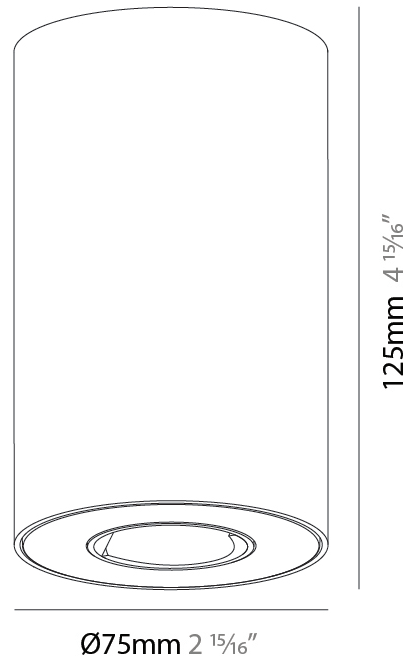

GENERAL

Series: Oiko Pro Round
Subseries: Oiko Pro Wallwash
Brand: Prolicht
Division: Architectural
Mounting Type: Surface
Mounting Location: Ceiling
Subcategory: Wallwash

PHYSICAL

Shape: Cylinder
Diameter (mm): 75
Diameter (in): 2 ¹⁵/₁₆
Height (mm): 125
Height (in): 4 ¹⁵/₁₆
Light Distribution: Direct
Weight (kg): 0.452
Fixture Finish: SSR / BKV / CWI / CRY / HAB / UFT / ITA / RUA / FTG / MYG / LOD / PUS / FRO / FUP / KIA / POP / BLS / SPG / MEY / GOH / GUM / CHC / COM / ABZ / JAG / OBR / MOS / ROR
Fixture Material: Metal

ELECTRICAL

Lamp Type: LED (Zhaga Standard)
Input Wattage (W): 13
Total Output Wattage (W): 11.8
Dimming: Non-Dimming / Phase Dimming (120vac Only)
Driver Included: Yes
Driver Location: Integrated
Driver Type: Constant Current - Universal
Driver Class: Class 2
Input Voltage (V): 120 - 277
Upon Request: Remote: 0-10Vdc dimming / Phase dimming 120Vac / Non-dimming 120/277Vac (No Cover Plate)

LED

Color Temperature (°K): 2700 / 3000 / 3500 / 4000
Max. Delivered Lumen (lm): 1244 / 1220 / 1278 / 1289
Nominal Lumen (lm): 1473 / 1468 / 1538 / 1552
CRI: >90 CRI
Lamp Life (hrs): 50000

OPTICAL

Adjustability: Fixed

RATINGS AND CERTIFICATIONS

Certified By: Certified for North American Standards
IP rating: IP20